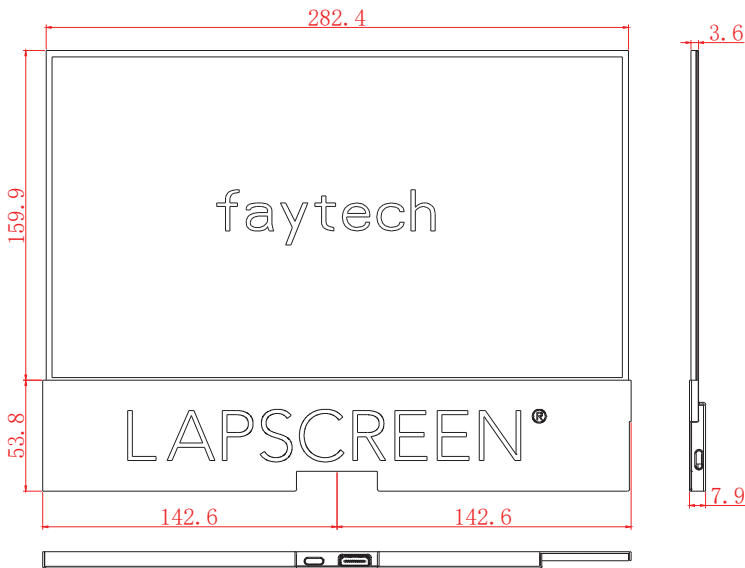

Product name	12.5" LAPSCREEN Monitor (no touch)
Article code / EAN number	FT125MLSC / 6920734012541

IP Rating	
IP40	

LCD Panel	
Screen diagonal (Inch/cm)	12.5/31.75
Display active screen size (cm)	27.60×15.60
Aspect ratio	16:9
Physical resolution	1920×1080
Maximum showable resolution	1920×1200
Colours displayed	16.7M
Brightness (cd/m²)	300
Contrast	700:1
Typical reaction time Tr/ Tf (ms)	14/11
Visual Angle horizontal/vertical (°)	178/178
Backlight / Backlight Lifetime (hours)	LED / min. 15,000

Included in the Delivery	
USB Type-C Cable	

Operation / Mechanical	
Operating Temperature (°C)	0 ~ +60
Humidity Range (RH)	20% - 80%
Net weight (kg)	0.35
Gross weight (kg)	1.10 (incl. cartonage)
Housing material	Black powdered aluminum
Housing (cm) L × W × H	28.52 × 21.37 × 0.79

Power	
Working Power (V)	5-24
Power Consumption (W)	4.5
Stand-By Consumption (W)	0.5

External Connectors	
1x HDMI	
1x USB Type-C - for Video (side connector)	
1x USB Type-C - for Power (bottom connector)	

Corporate Headquarters

faytech AG
Bischhäuser Aue 10
37213 Witzenhausen
Germany

support@faytech.com
contact@faytech.com
www.faytech.com

China: +86 755 8958 0612
Germany: +49 5542 30374 10
USA: +1 646 205 3214
India: +91 11 49707436
Japan: +070 4127 5167