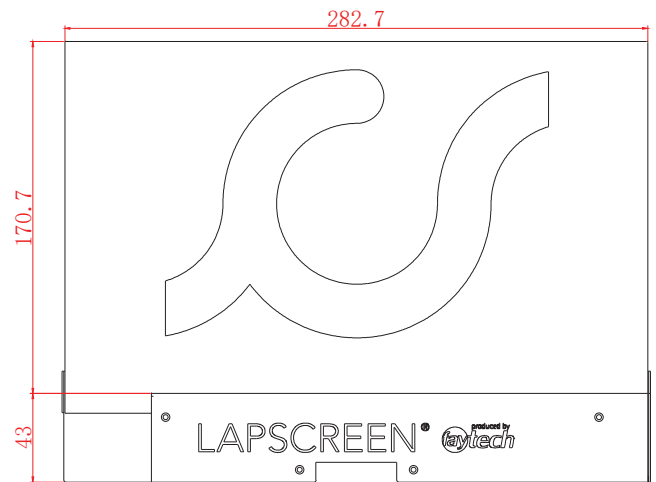

Product name	12.5" LAPSCREEN Monitor (no touch)
Article code / EAN number	FT125MLSC / 6920734012541

IP Rating	
IP40	

LCD Panel	
Screen diagonal (Inch/cm)	12.5/31.75
Display active screen size (cm)	27.60×15.60
Aspect ratio	16:9
Physical resolution	1920×1080
Maximum showable resolution	1920×1200
Colours displayed	16.7M
Brightness (cd/m²)	300
Contrast	700:1
Typical reaction time Tr/ Tf (ms)	14/11
Visual Angle horizontal/vertical (°)	178/178
Backlight / Backlight Lifetime (hours)	LED / min. 15,000

Included in the Delivery	
USB Type-C Cable	

Operation / Mechanical	
Operating Temperature (°C)	0 ~ +60
Humidity Range (RH)	20% - 80%
Net weight (kg)	0.35
Gross weight (kg)	1.10 (incl. cartonage)
Housing material	Black powdered aluminum
Housing (cm) L × W × H	28.52 × 21.37 × 0.79

Power	
Working Power (V)	5-24
Power Consumption (W)	4.5
Stand-By Consumption (W)	0.5

External Connectors	
1x HDMI	
1x USB Type-C - for Video (side connector)	
1x USB Type-C - for Power (bottom connector)	

Corporate Headquarters

faytech AG
Bischhäuser Aue 10
37213 Witzenhausen
Germany

support@faytech.com
contact@faytech.com
www.faytech.com

China: +86 755 8958 0612
Germany: +49 5542 30374 10
USA: +1 646 205 3214
India: +91 11 49707436
Japan: +070 4127 5167